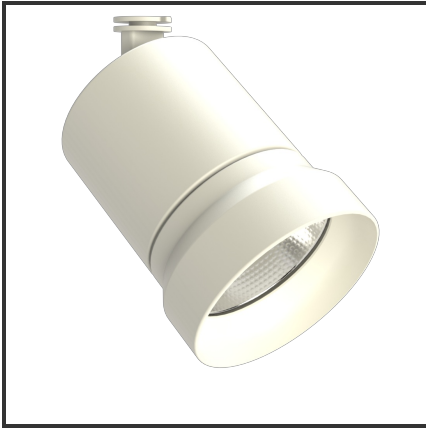

# OQQU 30

9010 9010 3000K/CRI90 23° on/off

|                         |                   |                                  |                   |
|-------------------------|-------------------|----------------------------------|-------------------|
| Beamangle               | 23°               | IP                               | 44                |
| CIE Flux Codes          | 99 99 100 100 100 | Kleur                            | RAL9010           |
| CRI                     | 90                | Kleur 2                          | RAL9010           |
| Colour Deviation (SDCM) | 3 sdcM            | Led type                         | COB               |
| Colour Temperature      | 3000K             | Lumen Maintenance                | L80B10 bij 50.000 |
| Connected Load          | 30W               | Lumen/W                          | 100lm/W           |
| Connected Voltage       | 230VAC track-in   | Luminous flux of luminaire       | 3000lm            |
| Dim                     | Nee               | Material Housing                 | Aluminium         |
| Dimensions              | 122x93            | Material Lens/Reflector/Diffusor | Aluminium         |
| Energy Efficiency Class | A++               | Mounting Type                    | Opbouw            |
| Frequency               | 50Hz              | PF                               | 0,9               |
| IK                      | 06                | UGR                              | 18                |

## Product Description

Reference : 000001667