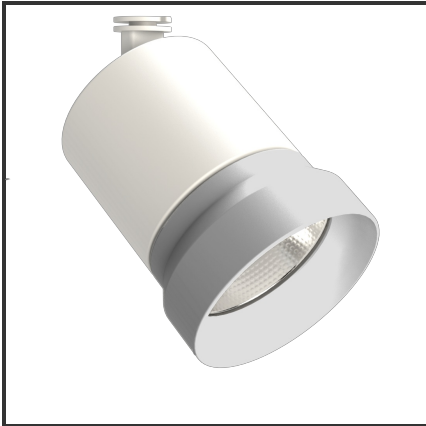

OQQU 30

9010 Aluminium 4000K/CRI90 36° on/off

| | | | |
|-------------------------|-------------------|----------------------------------|-------------------|
| Beamangle | 36° | IP | 40 |
| CIE Flux Codes | 99 99 100 100 100 | Kleur | RAL9010 |
| CRI | 90 | Kleur 2 | Aluminium |
| Colour Deviation (SDCM) | 3 sdcm | Led type | COB |
| Colour Temperature | 4000K | Lumen Maintenance | L80B10 bij 50.000 |
| Connected Load | 30W | Lumen/W | 100lm/W |
| Connected Voltage | 230VAC track-in | Luminous flux of luminaire | 3000lm |
| Dim | Nee | Material Housing | Aluminium |
| Dimensions | 122x93 | Material Lens/Reflector/Diffusor | Aluminium |
| Energy Efficiency Class | A++ | Mounting Type | Opbouw |
| Frequency | 50Hz | PF | 0,9 |
| IK | 06 | UGR | 19 |

Product Description

Reference : 000001684