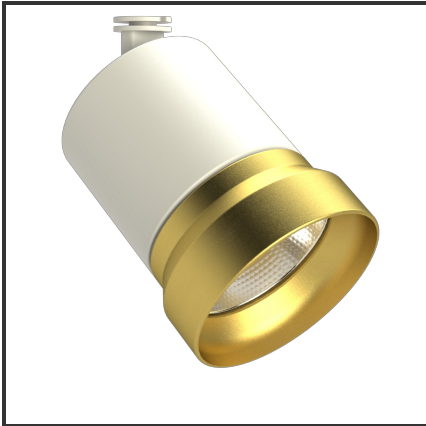

# OQQU 30

9010 Goud 3000K/CRI90 60° on/off

Beamangle	60°	IP	44
CIE Flux Codes	96 99 100 100 100	Kleur	RAL9010
CRI	90	Kleur 2	Goud
Colour Deviation (SDCM)	3 sdcM	Led type	COB
Colour Temperature	3000K	Lumen Maintenance	L80B10 bij 50.000
Connected Load	30W	Lumen/W	100lm/W
Connected Voltage	230VAC track-in	Luminous flux of luminaire	3000lm
Dim	Nee	Material Housing	Aluminium
Dimensions	122x93	Material Lens/Reflector/Diffusor	Aluminium
Energy Efficiency Class	A++	Mounting Type	Opbouw
Frequency	50Hz	PF	0,9
IK	06	UGR	24

## Product Description

Reference : 000001689