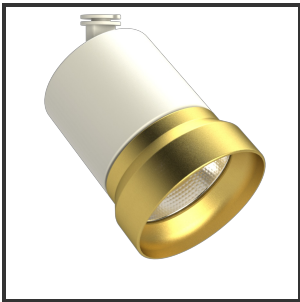

# OQQU 30

9010 Goud 4000K/CRI90 60° Dali

|                         |                   |                                  |                   |
|-------------------------|-------------------|----------------------------------|-------------------|
| Beamangle               | 60°               | Kleur                            | RAL9010           |
| CIE Flux Codes          | 96 99 100 100 100 | Kleur 2                          | Goud              |
| Colour Deviation (SDCM) | 3 sdcn            | Led type                         | COB               |
| Colour Temperature      | 4000K             | Lumen Maintenance                | L80B10 bij 50.000 |
| CRI                     | 90                | Lumen/W out of the chip          | 135lm/W           |
| Dim                     | Dali              | Luminous flux of luminaire       | 3000lm            |
| Dimensions              | Ø93x122           | Material Housing                 | Aluminium         |
| Energy Efficiency Class | D                 | Material Lens/Reflector/Diffusor | Aluminium         |
| Forward Voltage         | 33V               | Max. connected Load              | 30W               |
| Frequency               | 50Hz              | Mounting Type                    | Track             |
| IK                      | 06                | PF                               | 0,9               |
| Input current           | 500mA             | UGR                              | 19                |
| IP                      | IP33              | Voltage                          | 220-240V          |