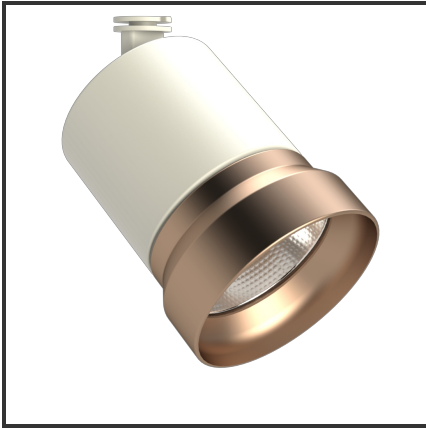

# OQQU 30

9010 Koper 3000K/CRI90 36° Dali

|                         |                   |                                  |                   |
|-------------------------|-------------------|----------------------------------|-------------------|
| Beamangle               | 36°               | IP                               | 44                |
| CIE Flux Codes          | 99 99 100 100 100 | Kleur                            | RAL9010           |
| CRI                     | 90                | Kleur 2                          | Koper             |
| Colour Deviation (SDCM) | 3 sdcm            | Led type                         | COB               |
| Colour Temperature      | 3000K             | Lumen Maintenance                | L80B10 bij 50.000 |
| Connected Load          | 30W               | Lumen/W                          | 100lm/W           |
| Connected Voltage       | 230VAC track-in   | Luminous flux of luminaire       | 3000lm            |
| Dim                     | Dali              | Material Housing                 | Aluminium         |
| Dimensions              | 122x93            | Material Lens/Reflector/Diffusor | Aluminium         |
| Energy Efficiency Class | A++               | Mounting Type                    | Opbouw            |
| Frequency               | 50Hz              | PF                               | 0,9               |
| IK                      | 06                | UGR                              | 19                |

## Product Description

Reference : 000001699