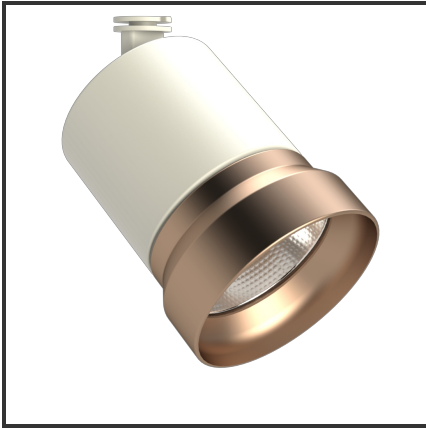

# OQQU 30

9010 Koper 3000K/CRI90 60° on/off

Beamangle	60°	IP	44
CIE Flux Codes	96 99 100 100 100	Kleur	RAL9010
CRI	90	Kleur 2	Koper
Colour Deviation (SDCM)	3 sdcm	Led type	COB
Colour Temperature	3000K	Lumen Maintenance	L80B10 bij 50.000
Connected Load	30W	Lumen/W	100lm/W
Connected Voltage	230VAC track-in	Luminous flux of luminaire	3000lm
Dim	Nee	Material Housing	Aluminium
Dimensions	122x93	Material Lens/Reflector/Diffusor	Aluminium
Energy Efficiency Class	A++	Mounting Type	Opbouw
Frequency	50Hz	PF	0,9
IK	06	UGR	24

## Product Description

Reference : 000001701