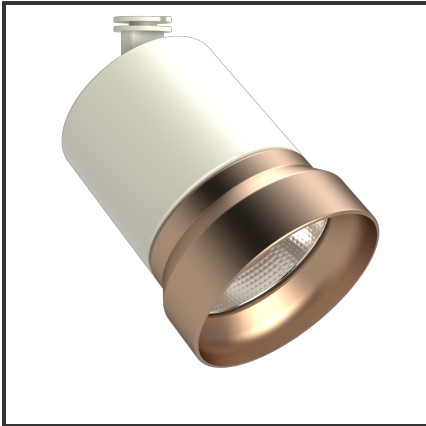

# OQQU 30

9010 Koper 3000K/CRI90 36° on/off

Beamangle	36°	IP	44
CIE Flux Codes	99 99 100 100 100	Kleur	RAL9010
CRI	90	Kleur 2	Koper
Colour Deviation (SDCM)	3 sdcm	Led type	COB
Colour Temperature	3000K	Lumen Maintenance	L80B10 bij 50.000
Connected Load	30W	Lumen/W	100lm/W
Connected Voltage	230VAC track-in	Luminous flux of luminaire	3000lm
Dim	Nee	Material Housing	Aluminium
Dimensions	122x93	Material Lens/Reflector/Diffusor	Aluminium
Energy Efficiency Class	A++	Mounting Type	Opbouw
Frequency	50Hz	PF	0,9
IK	06	UGR	19

## Product Description

Reference : 000001702