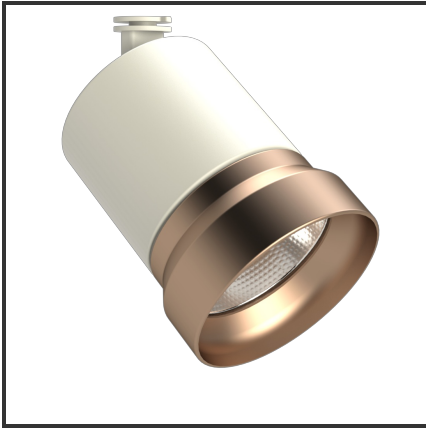

OQQU 30

9010 Koper 3000K/CRI90 23° on/off

Beamangle	23°	IP	44
CIE Flux Codes	99 99 100 100 100	Kleur	RAL9010
CRI	90	Kleur 2	Koper
Colour Deviation (SDCM)	3 sdcm	Led type	COB
Colour Temperature	3000K	Lumen Maintenance	L80B10 bij 50.000
Connected Load	30W	Lumen/W	100lm/W
Connected Voltage	230VAC track-in	Luminous flux of luminaire	3000lm
Dim	Nee	Material Housing	Aluminium
Dimensions	122x93	Material Lens/Reflector/Diffusor	Aluminium
Energy Efficiency Class	A++	Mounting Type	Opbouw
Frequency	50Hz	PF	0,9
IK	06	UGR	18

Product Description

Reference : 000001703