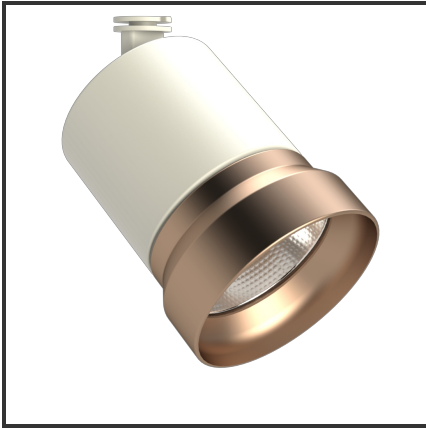

OQQU 30

9010 Koper 4000K/CRI90 60° on/off

| | | | |
|-------------------------|-------------------|----------------------------------|-------------------|
| Beamangle | 60° | IP | 40 |
| CIE Flux Codes | 96 99 100 100 100 | Kleur | RAL9010 |
| CRI | 90 | Kleur 2 | Koper |
| Colour Deviation (SDCM) | 3 sdcm | Led type | COB |
| Colour Temperature | 4000K | Lumen Maintenance | L80B10 bij 50.000 |
| Connected Load | 30W | Lumen/W | 100lm/W |
| Connected Voltage | 230VAC track-in | Luminous flux of luminaire | 3000lm |
| Dim | Nee | Material Housing | Aluminium |
| Dimensions | 122x93 | Material Lens/Reflector/Diffusor | Aluminium |
| Energy Efficiency Class | A++ | Mounting Type | Opbouw |
| Frequency | 50Hz | PF | 0,9 |
| IK | 06 | UGR | 24 |

Product Description

Reference : 000001707