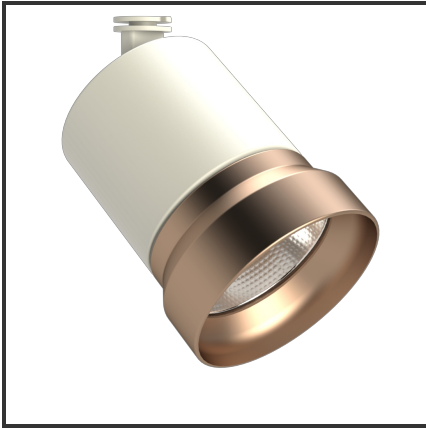

OQQU 30

9010 Koper 4000K/CRI90 36° on/off

Beamangle	36°	IP	40
CIE Flux Codes	99 99 100 100 100	Kleur	RAL9010
CRI	90	Kleur 2	Koper
Colour Deviation (SDCM)	3 sdcm	Led type	COB
Colour Temperature	4000K	Lumen Maintenance	L80B10 bij 50.000
Connected Load	30W	Lumen/W	100lm/W
Connected Voltage	230VAC track-in	Luminous flux of luminaire	3000lm
Dim	Nee	Material Housing	Aluminium
Dimensions	122x93	Material Lens/Reflector/Diffusor	Aluminium
Energy Efficiency Class	A++	Mounting Type	Opbouw
Frequency	50Hz	PF	0,9
IK	06	UGR	19

Product Description

Reference : 000001708