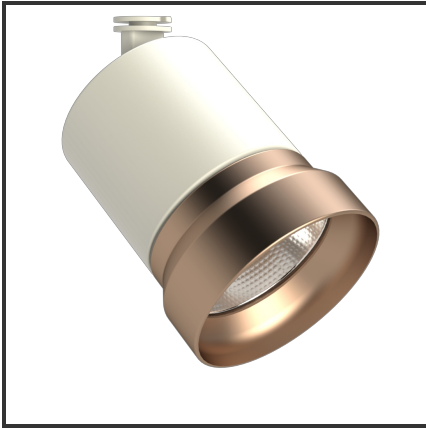

# OQQU 30

9010 Koper 4000K/CRI90 23° on/off

Beamangle	23°	IP	40
CIE Flux Codes	99 99 100 100 100	Kleur	RAL9010
CRI	90	Kleur 2	Koper
Colour Deviation (SDCM)	3 sdcm	Led type	COB
Colour Temperature	4000K	Lumen Maintenance	L80B10 bij 50.000
Connected Load	30W	Lumen/W	100lm/W
Connected Voltage	230VAC track-in	Luminous flux of luminaire	3000lm
Dim	Nee	Material Housing	Aluminium
Dimensions	122x93	Material Lens/Reflector/Diffusor	Aluminium
Energy Efficiency Class	A++	Mounting Type	Opbouw
Frequency	50Hz	PF	0,9
IK	06	UGR	18

## Product Description

Reference : 000001709