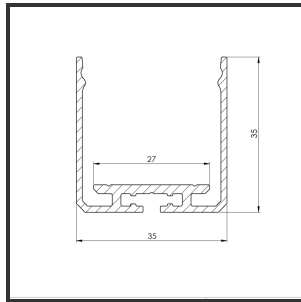

3535 2M

Anodized Grey

Dimensions	2000x35x35	Material Housing	Aluminium
Kleur	Anodized Grey	Mounting Type	Opbouw

Reference : 000001713

Product Description