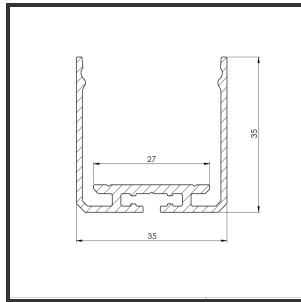

# 3535 3M

Anodized Grey

Dimensions	3000x35x35	Material Housing	Aluminium
Kleur	Anodized Grey	Mounting Type	Opbouw

Reference : 000001717