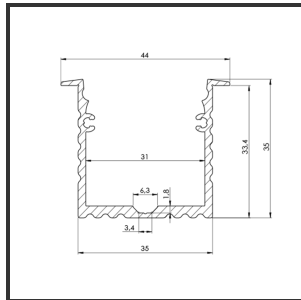

3535 IN 3M

Anodized Grey

Cut Out Dimensions	3004x38	Material Housing	Aluminium
Dimensions	3000x35x35	Mounting Type	Inbouw
Kleur	Anodized Grey	Recess Depth	35mm
		Weight	1,8kg

Reference : 000001729

Product Description