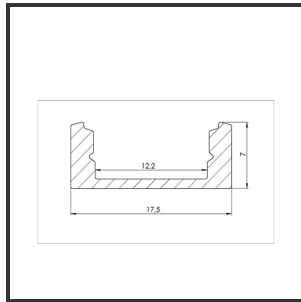

ALU MICRO 2m

Anodized Grey

Dimensions	2000x17,5x7	Material Housing	Aluminium
Kleur	Anodized Grey	Mounting Type	Opbouw

Reference : 000001740

Product Description