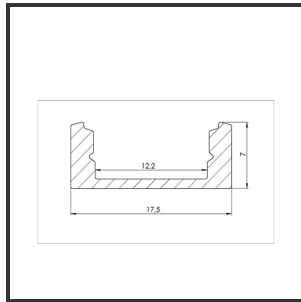

# ALU MICRO 3m

Anodized Grey

Dimensions	3000x17,5x7	Material Housing	Aluminium
Kleur	Anodized Grey	Mounting Type	Opbouw

Reference : 000001741