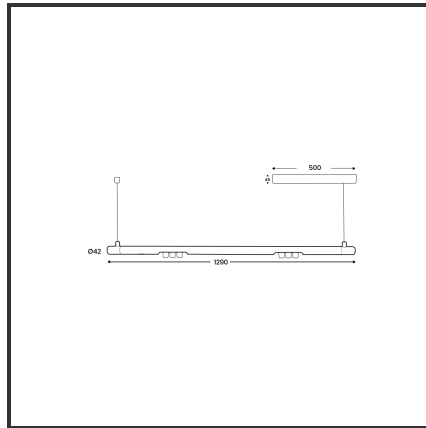

# MAMBA KUPS 120 PENDEL

9005 9016 4000K/CRI90 15° Dali

Beamangle	15°	Kleur 2	RAL9016
CIE Flux Codes	92 98 100 100 100	Led type	SMD
CRI	90	Lumen Maintenance	L80B10 bij 50.000
Colour Deviation (SDCM)	3 sdcM	Lumen/W	100lm/W
Colour Temperature	4000K	Luminous flux of luminaire	600lm
Dim	Dali	Material Housing	Aluminium
Dimensions	Ø42x1290	Material Lens/Reflector/Diffusor	PMMA
Energy Efficiency Class	A+	Max. connected Load	2x3W
Forward Voltage	18V	Mounting Type	Pendel
Frequency	50-60Hz	PF	0,98
IK	07	Protection Class	II
IP	40	Suspension Length	1,5m
Input current	350mA	UGR	16
Kleur	RAL9005	Voltage	220-240V