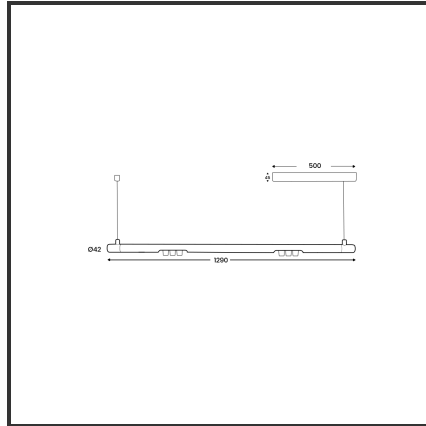

MAMBA KUPS 120 PENDEL

9005 9016 4000K/CRI90 15° Dali

Beamangle	15°	Kleur	RAL9005
CRI	>90	Kleur 2	RAL9016
Colour Deviation (SDCM)	3 sdcM	Led type	SMD
Colour Temperature	4000K	Lumen Maintenance	L80B10 bij 50.000
Connected Load	2x3W	Lumen/W	100lm/W
Connected Voltage	220-240V	Luminous flux of luminaire	600lm
Dim	Dali	Material Housing	Aluminium
Dimensions	O42x1290	Material Lens/Reflector/Diffusor	PMMA
Energy Efficiency Class	A+	Mounting Type	Pendel
Frequency	50-60Hz	PF	0,98
IK	07	Protection Class	II
IP	40	Suspension Length	1,5m
		UGR	16