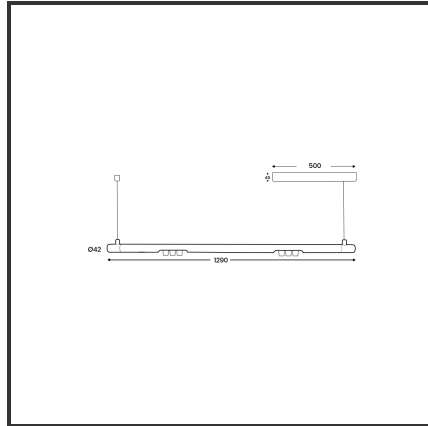

# MAMBA KUPS 120 PENDEL

9010 9010 2700K/CRI90 45° Casambi

Beamangle	45°	Kleur 2	RAL9010
CIE Flux Codes	92 98 100 100 100	Led type	SMD
CRI	90	Lumen Maintenance	L80B10 bij 50.000
Colour Deviation (SDCM)	3 sdcM	Lumen/W	100lm/W
Colour Temperature	2700K	Luminous flux of luminaire	600lm
Dim	Casambi	Material Housing	Aluminium
Dimensions	Ø42x1290	Material Lens/Reflector/Diffusor	PMMA
Energy Efficiency Class	A+	Max. connected Load	2x3W
Forward Voltage	18V	Mounting Type	Pendel
Frequency	50-60Hz	PF	0,98
IK	07	Protection Class	II
IP	40	Suspension Length	1,5m
Input current	350mA	UGR	16
Kleur	RAL9010	Voltage	220-240V