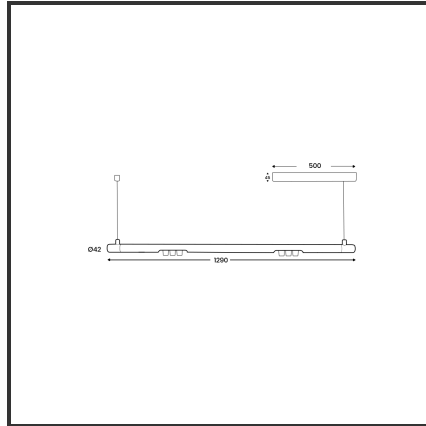

MAMBA KUPS 120 PENDEL

9010 9016 4000K/CRI90 25° Dali push

Beamangle	25°	IP	40
CRI	>90	Led type	SMD
Colour Deviation (SDCM)	3 sdcM	Lumen Maintenance	L80B10 bij 50.000
Colour Temperature	4000K	Lumen/W	100lm/W
Connected Load	2x3W	Luminous flux of luminaire	600lm
Connected Voltage	220-240V	Material Housing	Aluminium
Dim	Dali push	Material Lens/Reflector/Diffusor	PMMA
Dimensions	O42x1290	Mounting Type	Pendel
Energy Efficiency Class	A+	PF	0,98
Frequency	50-60Hz	Protection Class	II
IK	07	Suspension Length	1,5m
		UGR	16