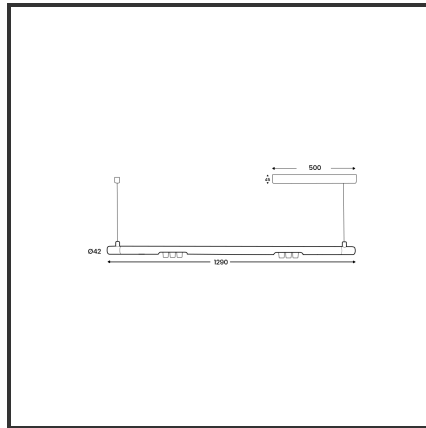

MAMBA KUPS 120 PENDEL

9016 9005 2700K/CRI90 15° Dali push

Beamangle	15°	Kleur	RAL9016
CRI	>90	Kleur 2	RAL9005
Colour Deviation (SDCM)	3 sdcM	Led type	SMD
Colour Temperature	2700K	Lumen Maintenance	L80B10 bij 50.000
Connected Load	2x3W	Lumen/W	100lm/W
Connected Voltage	220-240V	Luminous flux of luminaire	600lm
Dim	Dali push	Material Housing	Aluminium
Dimensions	O42x1290	Material Lens/Reflector/Diffusor	PMMA
Energy Efficiency Class	A+	Mounting Type	Pendel
Frequency	50-60Hz	PF	0,98
IK	07	Protection Class	II
IP	40	Suspension Length	1,5m
		UGR	16