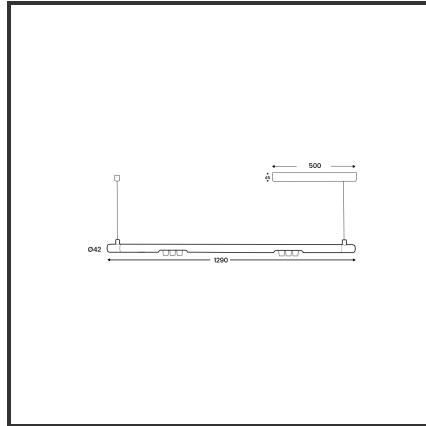

MAMBA KUPS 120 PENDEL

9016 9010 3000K/CRI90 15° Casambi

Beamangle	15°	IP	40
CRI	>90	Led type	SMD
Colour Deviation (SDCM)	3 sdcM	Lumen Maintenance	L80B10 bij 50.000
Colour Temperature	3000K	Lumen/W	100lm/W
Connected Load	2x3W	Luminous flux of luminaire	600lm
Connected Voltage	220-240V	Material Housing	Aluminium
Dim	Casambi	Material Lens/Reflector/Diffusor	PMMA
Dimensions	O42x1290	Mounting Type	Pendel
Energy Efficiency Class	A+	PF	0,98
Frequency	50-60Hz	Protection Class	II
IK	07	Suspension Length	1,5m
		UGR	16