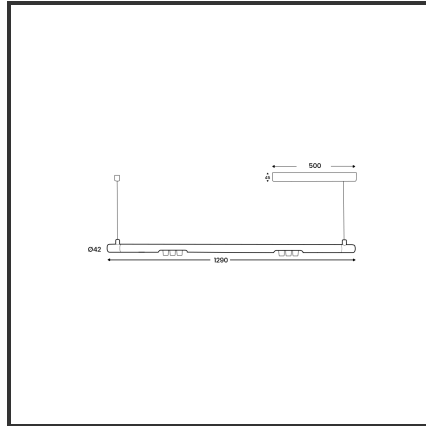

# MAMBA KUPS 120 PENDEL

9016 9010 3000K/CRI90 25° Casambi

Beamangle	25°	IP	40
CRI	>90	Led type	SMD
Colour Deviation (SDCM)	3 sdcn	Lumen Maintenance	L80B10 bij 50.000
Colour Temperature	3000K	Lumen/W	100lm/W
Connected Load	2x3W	Luminous flux of luminaire	600lm
Connected Voltage	220-240V	Material Housing	Aluminium
Dim	Casambi	Material Lens/Reflector/Diffusor	PMMA
Dimensions	O42x1290	Mounting Type	Pendel
Energy Efficiency Class	A+	PF	0,98
Frequency	50-60Hz	Protection Class	II
IK	07	Suspension Length	1,5m
		UGR	16