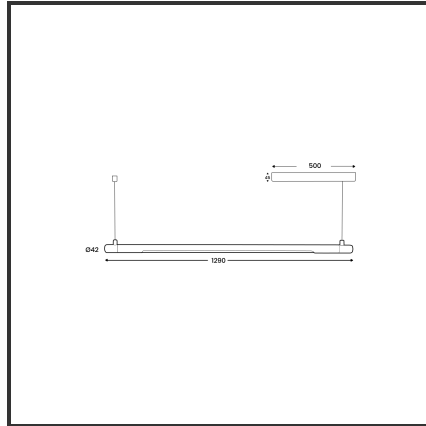

MAMBA STRIBE 120 PENDEL

9010 9016 2700K/CRI90 on/off

Beamangle	120°	IP	40
CRI	>90	Led type	SMD
Colour Deviation (SDCM)	3 sdcn	Lumen Maintenance	L80B10 bij 50.000
Colour Temperature	2700K	Lumen/W	100lm/W
Connected Load	25W	Luminous flux of luminaire	2500lm
Connected Voltage	220-240V	Material Housing	Aluminium
Dim	Nee	Material Lens/Reflector/Diffusor	PMMA
Dimensions	O42x1290	Mounting Type	Pendel
Energy Efficiency Class	A+	PF	0,98
Frequency	50-60Hz	Protection Class	II
IK	07	Suspension Length	1,5m
		UGR	<23