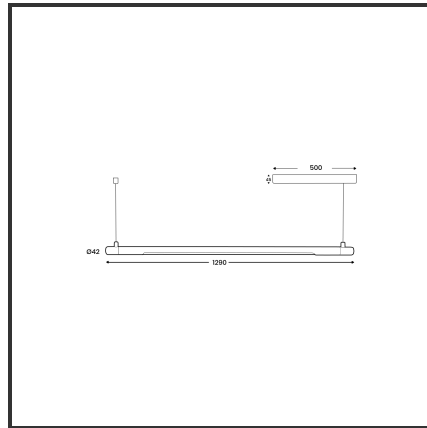

MAMBA STRIBE 120 PENDEL

9016 9016 4000K/CRI90 Dali push

Beamangle	120°	Kleur	RAL9016
CRI	>90	Kleur 2	RAL9016
Colour Deviation (SDCM)	3 sdcM	Led type	SMD
Colour Temperature	4000K	Lumen Maintenance	L80B10 bij 50.000
Connected Load	25W	Lumen/W	100lm/W
Connected Voltage	220-240V	Luminous flux of luminaire	2500lm
Dim	Dali push	Material Housing	Aluminium
Dimensions	O42x1290	Material Lens/Reflector/Diffusor	PMMA
Energy Efficiency Class	A+	Mounting Type	Pendel
Frequency	50-60Hz	PF	0,98
IK	07	Protection Class	II
IP	40	Suspension Length	1,5m
		UGR	<23