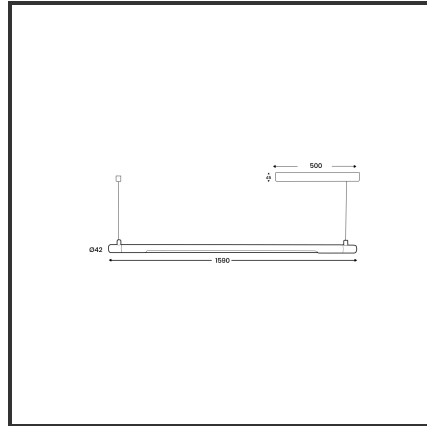

MAMBA STRIBE 150 PENDEL

9016 9016 3000K/CRI90 Dali push

Beamangle	120°	Kleur	RAL9016
CRI	>90	Kleur 2	RAL9016
Colour Deviation (SDCM)	3 sdcn	Led type	SMD
Colour Temperature	3000K	Lumen Maintenance	L80B10 bij 50.000
Connected Load	35W	Lumen/W	100lm/W
Connected Voltage	220-240V	Luminous flux of luminaire	3500lm
Dim	Dali push	Material Housing	Aluminium
Dimensions	O42x1590	Material Lens/Reflector/Diffusor	PMMA
Energy Efficiency Class	A+	Mounting Type	Pendel
Frequency	50-60Hz	PF	0,98
IK	07	Protection Class	II
IP	40	Suspension Length	1,5m
		UGR	<23