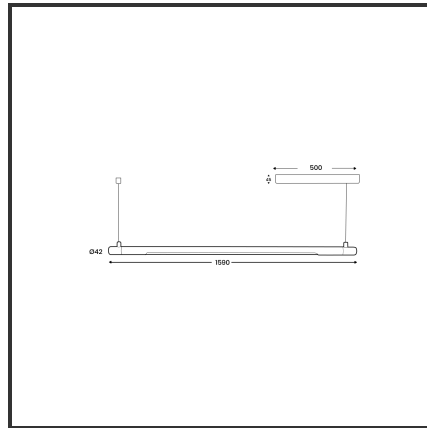

# MAMBA STRIBE 150 PENDEL

9005 9016 3000K/CRI90 Dali push

Beamangle	120°	Kleur	RAL9005
CRI	>90	Kleur 2	RAL9016
Colour Deviation (SDCM)	3 sdcn	Led type	SMD
Colour Temperature	3000K	Lumen Maintenance	L80B10 bij 50.000
Connected Load	35W	Lumen/W	100lm/W
Connected Voltage	220-240V	Luminous flux of luminaire	3500lm
Dim	Dali push	Material Housing	Aluminium
Dimensions	O42x1590	Material Lens/Reflector/Diffusor	PMMA
Energy Efficiency Class	A+	Mounting Type	Pendel
Frequency	50-60Hz	PF	0,98
IK	07	Protection Class	II
IP	40	Suspension Length	1,5m
		UGR	<23