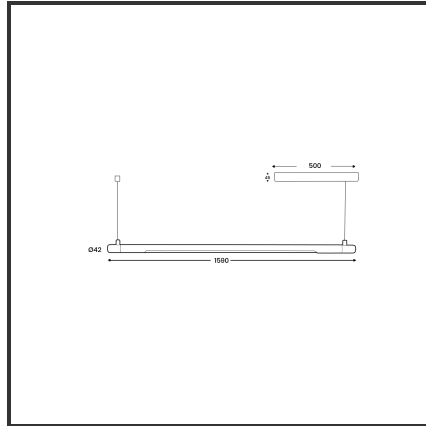

MAMBA STRIBE 150 PENDEL

9010 9010 2700K/CRI90 Casambi

Beamangle	120°	Kleur	RAL9010
CRI	>90	Kleur 2	RAL9010
Colour Deviation (SDCM)	3 sdcn	Led type	SMD
Colour Temperature	2700K	Lumen Maintenance	L80B10 bij 50.000
Connected Load	35W	Lumen/W	100lm/W
Connected Voltage	220-240V	Luminous flux of luminaire	3500lm
Dim	Casambi	Material Housing	Aluminium
Dimensions	O42x1590	Material Lens/Reflector/Diffusor	PMMA
Energy Efficiency Class	A+	Mounting Type	Pendel
Frequency	50-60Hz	PF	0,98
IK	07	Protection Class	II
IP	40	Suspension Length	1,5m
		UGR	<23