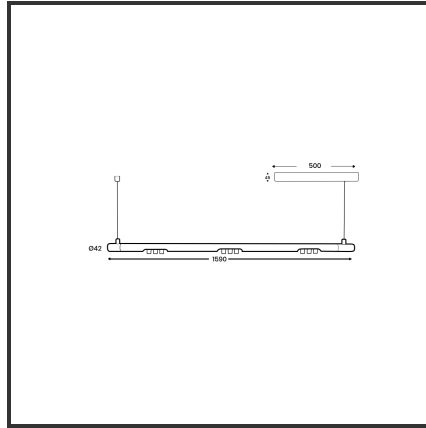

# MAMBA KUPS 150 PENDEL

9016 9010 2700K/CRI90 45° Dali push

Beamangle	45°	IP	40
CRI	>90	Led type	SMD
Colour Deviation (SDCM)	3 sdcM	Lumen Maintenance	L80B10 bij 50.000
Colour Temperature	2700K	Lumen/W	100lm/W
Connected Load	3x3W	Luminous flux of luminaire	900lm
Connected Voltage	220-240V	Material Housing	Aluminium
Dim	Dali push	Material Lens/Reflector/Diffusor	PMMA
Dimensions	O42x1590	Mounting Type	Pendel
Energy Efficiency Class	A+	PF	0,98
Frequency	50-60Hz	Protection Class	II
IK	07	Suspension Length	1,5m
		UGR	16