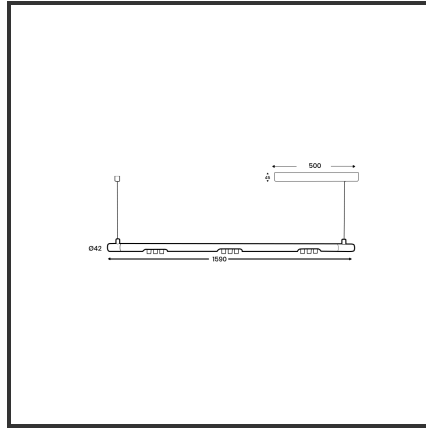

# MAMBA KUPS 150 PENDEL

9016 9010 3000K/CRI90 45° Dali push

Beamangle	45°	IP	40
CRI	>90	Led type	SMD
Colour Deviation (SDCM)	3 sdcM	Lumen Maintenance	L80B10 bij 50.000
Colour Temperature	3000K	Lumen/W	100lm/W
Connected Load	3x3W	Luminous flux of luminaire	900lm
Connected Voltage	220-240V	Material Housing	Aluminium
Dim	Dali push	Material Lens/Reflector/Diffusor	PMMA
Dimensions	O42x1590	Mounting Type	Pendel
Energy Efficiency Class	A+	PF	0,98
Frequency	50-60Hz	Protection Class	II
IK	07	Suspension Length	1,5m
		UGR	16