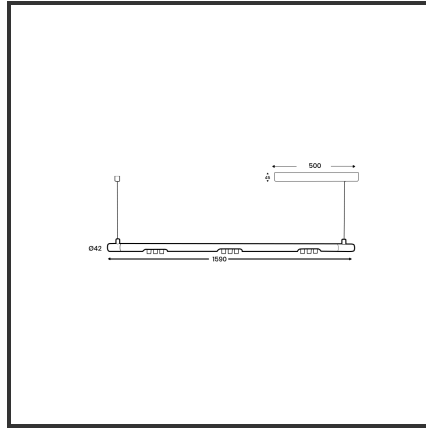

MAMBA KUPS 150 PENDEL

9005 9016 4000K/CRI90 45° Casambi

Beamangle	45°	Kleur	RAL9005
CRI	>90	Kleur 2	RAL9016
Colour Deviation (SDCM)	3 sdcn	Led type	SMD
Colour Temperature	4000K	Lumen Maintenance	L80B10 bij 50.000
Connected Load	3x3W	Lumen/W	100lm/W
Connected Voltage	220-240V	Luminous flux of luminaire	900lm
Dim	Casambi	Material Housing	Aluminium
Dimensions	O42x1590	Material Lens/Reflector/Diffusor	PMMA
Energy Efficiency Class	A+	Mounting Type	Pendel
Frequency	50-60Hz	PF	0,98
IK	07	Protection Class	II
IP	40	Suspension Length	1,5m
		UGR	16