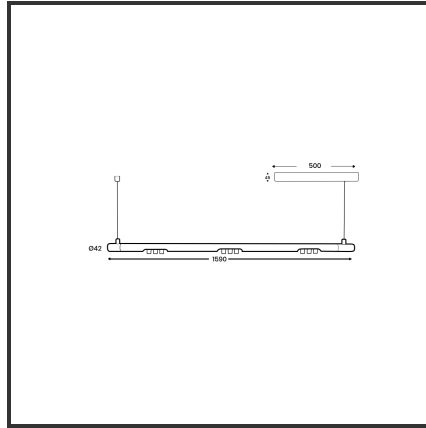

# MAMBA KUPS 150 PENDEL

9005 9005 3000K/CRI90 45° on/off

Beamangle	45°	IP	40
CRI	>90	Led type	SMD
Colour Deviation (SDCM)	3 sdcn	Lumen Maintenance	L80B10 bij 50.000
Colour Temperature	3000K	Lumen/W	100lm/W
Connected Load	3x3W	Luminous flux of luminaire	900lm
Connected Voltage	220-240V	Material Housing	Aluminium
Dim	Nee	Material Lens/Reflector/Diffusor	PMMA
Dimensions	O42x1590	Mounting Type	Pendel
Energy Efficiency Class	A+	PF	0,98
Frequency	50-60Hz	Protection Class	II
IK	07	Suspension Length	1,5m
		UGR	16