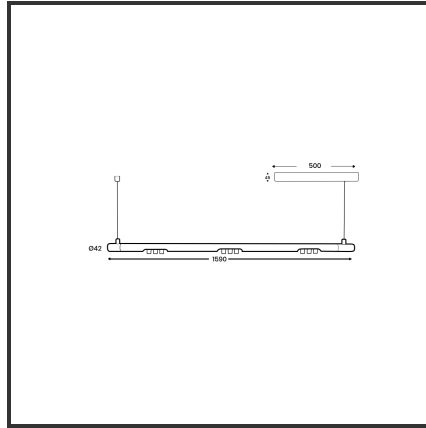

MAMBA KUPS 150 PENDEL

9005 9005 4000K/CRI90 45° on/off

Beamangle	45°	IP	40
CRI	>90	Led type	SMD
Colour Deviation (SDCM)	3 sdcM	Lumen Maintenance	L80B10 bij 50.000
Colour Temperature	4000K	Lumen/W	100lm/W
Connected Load	3x3W	Luminous flux of luminaire	900lm
Connected Voltage	220-240V	Material Housing	Aluminium
Dim	Nee	Material Lens/Reflector/Diffusor	PMMA
Dimensions	O42x1590	Mounting Type	Pendel
Energy Efficiency Class	A+	PF	0,98
Frequency	50-60Hz	Protection Class	II
IK	07	Suspension Length	1,5m
		UGR	16