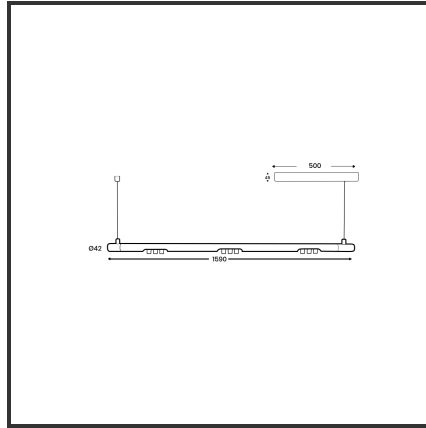

MAMBA KUPS 150 PENDEL

9005 9010 2700K/CRI90 15° Dali

Beamangle	15°	Kleur	RAL9005
CRI	>90	Kleur 2	RAL9010
Colour Deviation (SDCM)	3 sdcn	Led type	SMD
Colour Temperature	2700K	Lumen Maintenance	L80B10 bij 50.000
Connected Load	3x3W	Lumen/W	100lm/W
Connected Voltage	220-240V	Luminous flux of luminaire	900lm
Dim	Dali	Material Housing	Aluminium
Dimensions	O42x1590	Material Lens/Reflector/Diffusor	PMMA
Energy Efficiency Class	A+	Mounting Type	Pendel
Frequency	50-60Hz	PF	0,98
IK	07	Protection Class	II
IP	40	Suspension Length	1,5m
		UGR	16