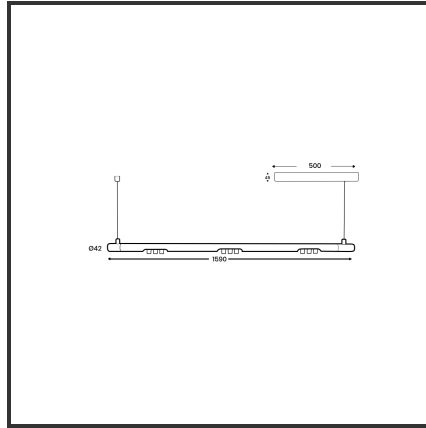

MAMBA KUPS 150 PENDEL

9005 9010 4000K/CRI90 15° Dali

Beamangle	15°	Kleur	RAL9005
CRI	>90	Kleur 2	RAL9010
Colour Deviation (SDCM)	3 sdcn	Led type	SMD
Colour Temperature	4000K	Lumen Maintenance	L80B10 bij 50.000
Connected Load	3x3W	Lumen/W	100lm/W
Connected Voltage	220-240V	Luminous flux of luminaire	900lm
Dim	Dali	Material Housing	Aluminium
Dimensions	O42x1590	Material Lens/Reflector/Diffusor	PMMA
Energy Efficiency Class	A+	Mounting Type	Pendel
Frequency	50-60Hz	PF	0,98
IK	07	Protection Class	II
IP	40	Suspension Length	1,5m
		UGR	16