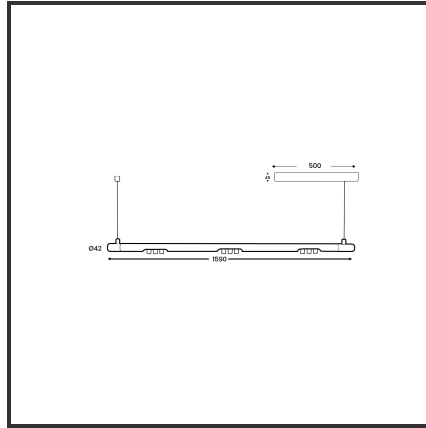

MAMBA KUPS 150 PENDEL

9010 9005 4000K/CRI90 25° Dali push

Beamangle	25°	Kleur	RAL9010
CRI	>90	Kleur 2	RAL9005
Colour Deviation (SDCM)	3 sdcM	Led type	SMD
Colour Temperature	4000K	Lumen Maintenance	L80B10 bij 50.000
Connected Load	3x3W	Lumen/W	100lm/W
Connected Voltage	220-240V	Luminous flux of luminaire	900lm
Dim	Dali push	Material Housing	Aluminium
Dimensions	O42x1590	Material Lens/Reflector/Diffusor	PMMA
Energy Efficiency Class	A+	Mounting Type	Pendel
Frequency	50-60Hz	PF	0,98
IK	07	Protection Class	II
IP	40	Suspension Length	1,5m
		UGR	16