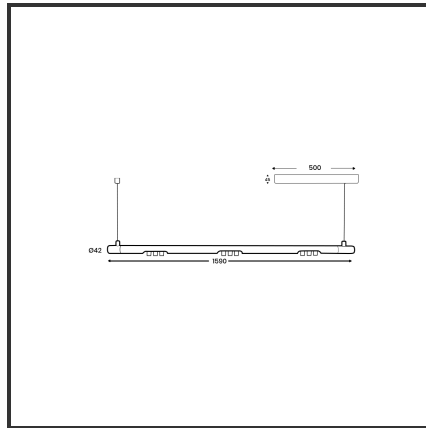

# MAMBA KUPS 150 PENDEL

9010 9005 4000K/CRI90 15° Casambi

Beamangle	15°	Kleur	RAL9010
CRI	>90	Kleur 2	RAL9005
Colour Deviation (SDCM)	3 sdcn	Led type	SMD
Colour Temperature	4000K	Lumen Maintenance	L80B10 bij 50.000
Connected Load	3x3W	Lumen/W	100lm/W
Connected Voltage	220-240V	Luminous flux of luminaire	900lm
Dim	Casambi	Material Housing	Aluminium
Dimensions	O42x1590	Material Lens/Reflector/Diffusor	PMMA
Energy Efficiency Class	A+	Mounting Type	Pendel
Frequency	50-60Hz	PF	0,98
IK	07	Protection Class	II
IP	40	Suspension Length	1,5m
		UGR	16