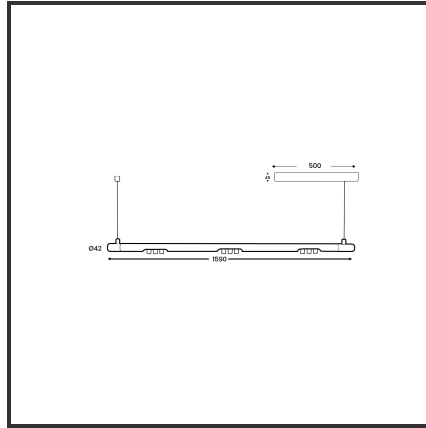

# MAMBA KUPS 150 PENDEL

9010 9010 3000K/CRI90 45° Dali push

Beamangle	45°	IP	40
CRI	>90	Led type	SMD
Colour Deviation (SDCM)	3 sdcM	Lumen Maintenance	L80B10 bij 50.000
Colour Temperature	3000K	Lumen/W	100lm/W
Connected Load	3x3W	Luminous flux of luminaire	900lm
Connected Voltage	220-240V	Material Housing	Aluminium
Dim	Dali push	Material Lens/Reflector/Diffusor	PMMA
Dimensions	O42x1590	Mounting Type	Pendel
Energy Efficiency Class	A+	PF	0,98
Frequency	50-60Hz	Protection Class	II
IK	07	Suspension Length	1,5m
		UGR	16