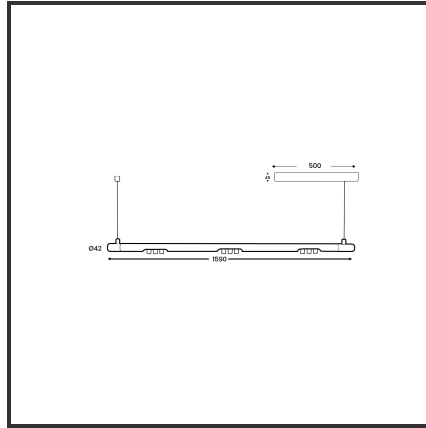

# MAMBA KUPS 150 PENDEL

9010 9010 4000K/CRI90 25° on/off

Beamangle	25°	Led type	SMD
CRI	>90	Lumen Maintenance	L80B10 bij 50.000
Colour Deviation (SDCM)	3 sdcM	Lumen/W	100lm/W
Colour Temperature	4000K	Luminous flux of luminaire	900lm
Connected Load	3x3W	Material Housing	Aluminium
Connected Voltage	220-240V	Material Lens/Reflector/Diffusor	PMMA
Dimensions	O42x1590	Mounting Type	Pendel
Energy Efficiency Class	A+	PF	0,98
Frequency	50-60Hz	Protection Class	II
IK	07	Suspension Length	1,5m
IP	40	UGR	16