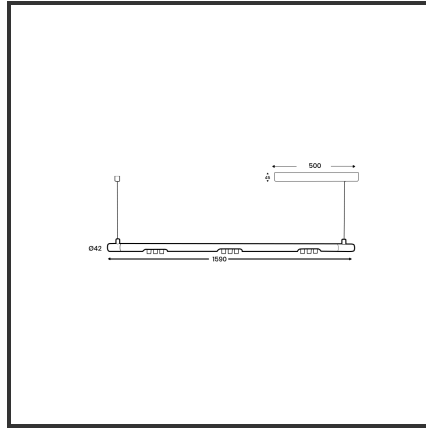

MAMBA KUPS 150 PENDEL

9010 9010 4000K/CRI90 25° Casambi

Beamangle	25°	IP	40
CRI	>90	Led type	SMD
Colour Deviation (SDCM)	3 sdcn	Lumen Maintenance	L80B10 bij 50.000
Colour Temperature	4000K	Lumen/W	100lm/W
Connected Load	3x3W	Luminous flux of luminaire	900lm
Connected Voltage	220-240V	Material Housing	Aluminium
Dim	Casambi	Material Lens/Reflector/Diffusor	PMMA
Dimensions	O42x1590	Mounting Type	Pendel
Energy Efficiency Class	A+	PF	0,98
Frequency	50-60Hz	Protection Class	II
IK	07	Suspension Length	1,5m
		UGR	16