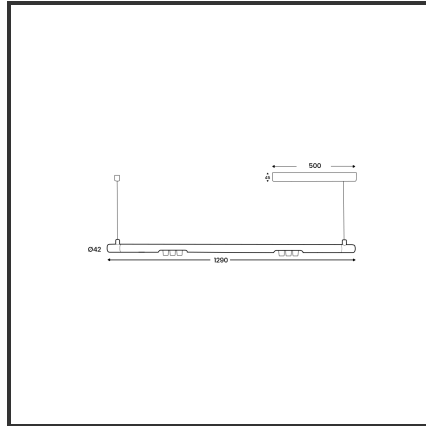

# MAMBA KUPS 120 PENDEL

9016 Koper 2700K/CRI90 25° Dali push

|                         |           |                                  |                   |
|-------------------------|-----------|----------------------------------|-------------------|
| Beamangle               | 25°       | Kleur                            | RAL9016           |
| CRI                     | >90       | Kleur 2                          | Koper             |
| Colour Deviation (SDCM) | 3 sdcn    | Led type                         | SMD               |
| Colour Temperature      | 2700K     | Lumen Maintenance                | L80B10 bij 50.000 |
| Connected Load          | 2x3W      | Lumen/W                          | 100lm/W           |
| Connected Voltage       | 220-240V  | Luminous flux of luminaire       | 600lm             |
| Dim                     | Dali push | Material Housing                 | Aluminium         |
| Dimensions              | O42x1290  | Material Lens/Reflector/Diffusor | PMMA              |
| Energy Efficiency Class | A+        | Mounting Type                    | Pendel            |
| Frequency               | 50-60Hz   | PF                               | 0,98              |
| IK                      | 07        | Protection Class                 | II                |
| IP                      | 40        | Suspension Length                | 1,5m              |
|                         |           | UGR                              | 16                |