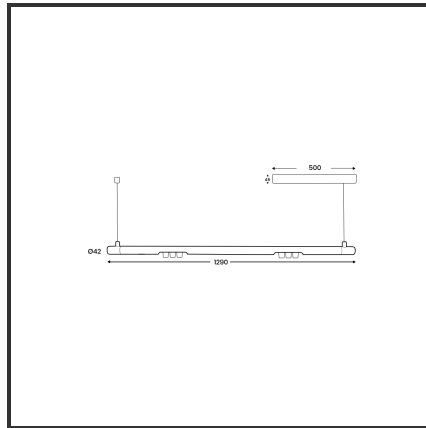

# MAMBA KUPS 120 PENDEL

9005 Koper 3000K/CRI90 25° Casambi

Beamangle	25°	Kleur 2	Koper
CIE Flux Codes	92 98 100 100 100	Led type	SMD
CRI	90	Lumen Maintenance	L80B10 bij 50.000
Colour Deviation (SDCM)	3 sdcm	Lumen/W	100lm/W
Colour Temperature	3000K	Luminous flux of luminaire	600lm
Dim	Casambi	Material Housing	Aluminium
Dimensions	Ø42x1290	Material Lens/Reflector/Diffusor	PMMA
Energy Efficiency Class	A+	Max. connected Load	2x3W
Forward Voltage	18V	Mounting Type	Pendel
Frequency	50-60Hz	PF	0,98
IK	07	Protection Class	II
IP	40	Suspension Length	1,5m
Input current	350mA	UGR	16
Kleur	RAL9005	Voltage	220-240V