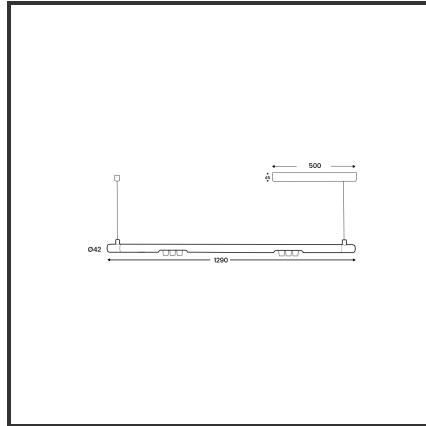

MAMBA KUPS 120 PENDEL

9005 Koper 4000K/CRI90 15° on/off

| | | | |
|-------------------------|----------|----------------------------------|-------------------|
| Beamangle | 15° | Kleur | RAL9005 |
| CRI | >90 | Kleur 2 | Koper |
| Colour Deviation (SDCM) | 3 sdcM | Led type | SMD |
| Colour Temperature | 4000K | Lumen Maintenance | L80B10 bij 50.000 |
| Connected Load | 2x3W | Lumen/W | 100lm/W |
| Connected Voltage | 220-240V | Luminous flux of luminaire | 600lm |
| Dim | Nee | Material Housing | Aluminium |
| Dimensions | O42x1290 | Material Lens/Reflector/Diffusor | PMMA |
| Energy Efficiency Class | A+ | Mounting Type | Pendel |
| Frequency | 50-60Hz | PF | 0,98 |
| IK | 07 | Protection Class | II |
| IP | 40 | Suspension Length | 1,5m |
| | | UGR | 16 |