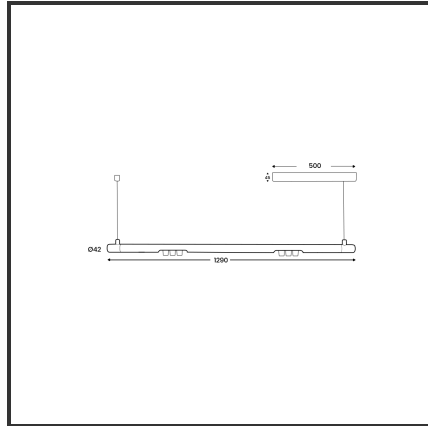

MAMBA KUPS 120 PENDEL

9010 Koper 4000K/CRI90 15° Dali

Beamangle	15°	Kleur	RAL9010
CRI	>90	Kleur 2	Koper
Colour Deviation (SDCM)	3 sdcM	Led type	SMD
Colour Temperature	4000K	Lumen Maintenance	L80B10 bij 50.000
Connected Load	2x3W	Lumen/W	100lm/W
Connected Voltage	220-240V	Luminous flux of luminaire	600lm
Dim	Dali	Material Housing	Aluminium
Dimensions	O42x1290	Material Lens/Reflector/Diffusor	PMMA
Energy Efficiency Class	A+	Mounting Type	Pendel
Frequency	50-60Hz	PF	0,98
IK	07	Protection Class	II
IP	40	Suspension Length	1,5m
		UGR	16