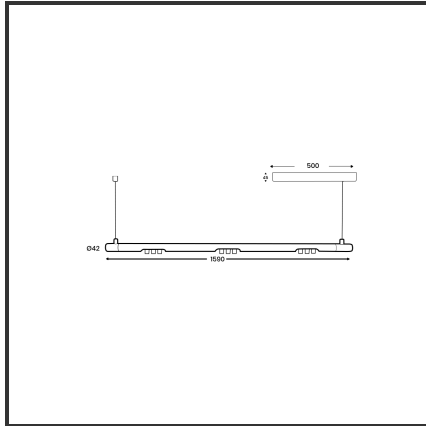

MAMBA KUPS 150 PENDEL

9016 Koper 4000K/CRI90 45° Dali push

Beamangle	45°	Kleur	RAL9016
CRI	>90	Kleur 2	Koper
Colour Deviation (SDCM)	3 sdcn	Led type	SMD
Colour Temperature	4000K	Lumen Maintenance	L80B10 bij 50.000
Connected Load	3x3W	Lumen/W	100lm/W
Connected Voltage	220-240V	Luminous flux of luminaire	900lm
Dim	Dali push	Material Housing	Aluminium
Dimensions	O42x1590	Material Lens/Reflector/Diffusor	PMMA
Energy Efficiency Class	A+	Mounting Type	Pendel
Frequency	50-60Hz	PF	0,98
IK	07	Protection Class	II
IP	40	Suspension Length	1,5m
		UGR	16