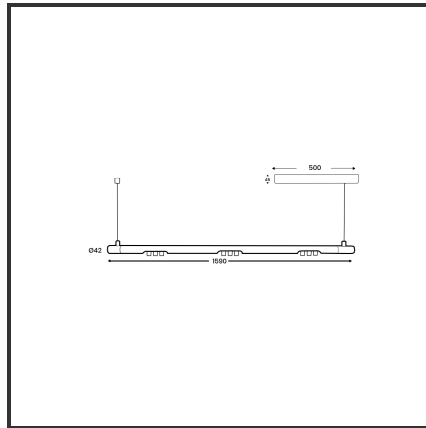

MAMBA KUPS 150 PENDEL

9016 Koper 4000K/CRI90 45° Dali push

Beamangle	45°	Kleur 2	Koper
CIE Flux Codes	92 98 100 100 100	Led type	SMD
CRI	90	Lumen Maintenance	L80B10 bij 50.000
Colour Deviation (SDCM)	3 sdcm	Lumen/W	100lm/W
Colour Temperature	4000K	Luminous flux of luminaire	900lm
Dim	Dali push	Material Housing	Aluminium
Dimensions	Ø42x1590	Material Lens/Reflector/Diffusor	PMMA
Energy Efficiency Class	A+	Max. connected Load	3x3W
Forward Voltage	27V	Mounting Type	Pendel
Frequency	50-60Hz	PF	0,98
IK	07	Protection Class	II
IP	40	Suspension Length	1,5m
Input current	350mA	UGR	16
Kleur	RAL9016	Voltage	220-240V
		Weight	4kg