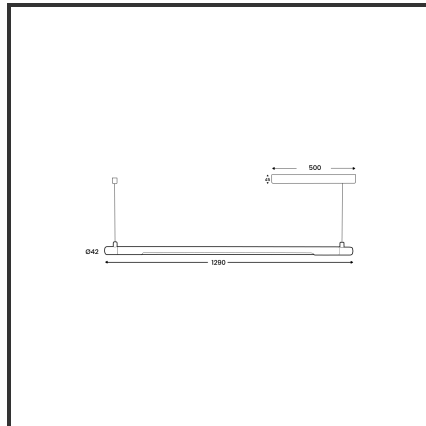

MAMBA STRIBE 120 PENDEL

9016 Goud 4000K/CRI90 Casambi

Beamangle	120°	Kleur	RAL9016
CRI	>90	Kleur 2	Goud
Colour Deviation (SDCM)	3 sdcM	Led type	SMD
Colour Temperature	4000K	Lumen Maintenance	L80B10 bij 50.000
Connected Load	25W	Lumen/W	100lm/W
Connected Voltage	220-240V	Luminous flux of luminaire	2500lm
Dim	Casambi	Material Housing	Aluminium
Dimensions	O42x1290	Material Lens/Reflector/Diffusor	PMMA
Energy Efficiency Class	A+	Mounting Type	Pendel
Frequency	50-60Hz	PF	0,98
IK	07	Protection Class	II
IP	40	Suspension Length	1,5m
		UGR	<23