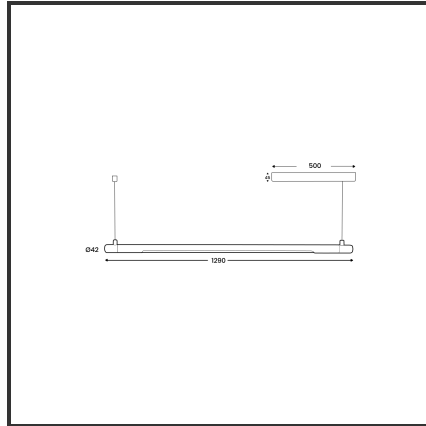

MAMBA STRIBE 120 PENDEL

9016 Koper 4000K/CRI90 Dali push

Beamangle	120°	Kleur	RAL9016
CRI	>90	Kleur 2	Koper
Colour Deviation (SDCM)	3 sdcn	Led type	SMD
Colour Temperature	4000K	Lumen Maintenance	L80B10 bij 50.000
Connected Load	25W	Lumen/W	100lm/W
Connected Voltage	220-240V	Luminous flux of luminaire	2500lm
Dim	Dali push	Material Housing	Aluminium
Dimensions	O42x1290	Material Lens/Reflector/Diffusor	PMMA
Energy Efficiency Class	A+	Mounting Type	Pendel
Frequency	50-60Hz	PF	0,98
IK	07	Protection Class	II
IP	40	Suspension Length	1,5m
		UGR	<23