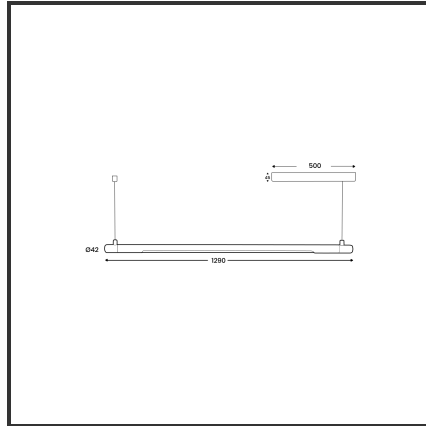

MAMBA KUPS 120 PENDEL

9005 Goud 2700K/CRI90 Casambi

Beamangle	120°	Kleur	RAL9005
CRI	>90	Kleur 2	Goud
Colour Deviation (SDCM)	3 sdcM	Led type	SMD
Colour Temperature	2700K	Lumen Maintenance	L80B10 bij 50.000
Connected Load	25W	Lumen/W	100lm/W
Connected Voltage	220-240V	Luminous flux of luminaire	2500lm
Dim	Casambi	Material Housing	Aluminium
Dimensions	O42x1290	Material Lens/Reflector/Diffusor	PMMA
Energy Efficiency Class	A+	Mounting Type	Pendel
Frequency	50-60Hz	PF	0,98
IK	07	Protection Class	II
IP	40	Suspension Length	1,5m
		UGR	<23