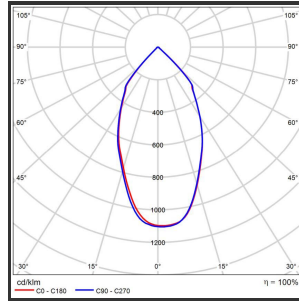

# BOLD 10

3000K/CRI80 on/off 9005

Beamangle	60°	Kleur	RAL9005
CIE Flux Codes	83 96 99 100 100	Led type	COB
CRI	90	Lumen Maintenance	L80B10 bij 50.000
Colour Deviation (SDCM)	3 sdcM	Lumen/W out of the chip	135lm/W
Colour Temperature	3000K	Luminous flux of luminaire	1000lm
Dim	No	Material Housing	Aluminium
Dimensions	Ø90x100	Material Lens/Reflector/Diffusor	Glass
Energy Efficiency Class	D	Max. connected Load	10W
Forward Voltage	25V	Mounting Type	Plafond
Frequency	50-60Hz	PF	0,9
IK	02	UGR	<19
IP	IP54	Voltage	220-240V
Input current	250mA	Weight	400g