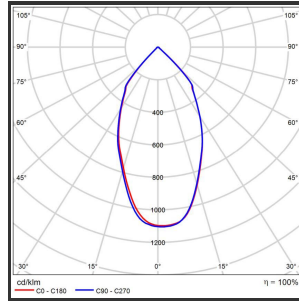

BOLD 10

3000K/CRI80 on/off 9016

Beamangle	60°	Kleur	RAL9016
CIE Flux Codes	83 96 99 100 100	Led type	COB
CRI	90	Lumen Maintenance	L80B10 bij 50.000
Colour Deviation (SDCM)	3 sdcM	Lumen/W out of the chip	135lm/W
Colour Temperature	3000K	Luminous flux of luminaire	1000lm
Dim	No	Material Housing	Aluminium
Dimensions	Ø90x100	Material Lens/Reflector/Diffusor	Glass
Energy Efficiency Class	D	Max. connected Load	10W
Forward Voltage	25V	Mounting Type	Plafond
Frequency	50-60Hz	PF	0,9
IK	02	UGR	<19
IP	IP54	Voltage	220-240V
Input current	250mA	Weight	400g