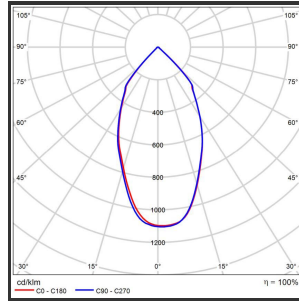

BOLD 25

3000K/CRI80 on/off 9005

Beamangle	60°	Kleur	RAL9005
CIE Flux Codes	85 99 100 100 100	Led type	COB
CRI	90	Lumen Maintenance	L80B10 bij 50.000
Colour Deviation (SDCM)	3 sdcM	Lumen/W out of the chip	135lm/W
Colour Temperature	3000K	Luminous flux of luminaire	2500lm
Dim	No	Material Housing	Aluminium
Dimensions	Ø110x120	Material Lens/Reflector/Diffuser	Glass
Energy Efficiency Class	D	Max. connected Load	25W
Forward Voltage	30-40V	Mounting Type	Plafond
Frequency	50-60Hz	PF	0,9
IK	02	Protection Class	I
IP	IP54	UGR	<19
Input current	600mA	Voltage	220-240V
		Weight	800g